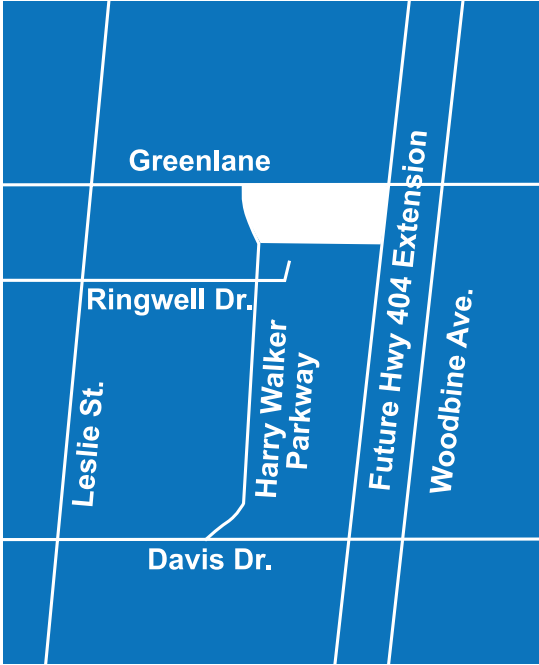

CITY PROFILE

EAST GWILLIMBURY

Regional Municipality of York

- East Gwillimbury is located only 30 minutes north of Toronto.
- Exposure to Highway 404.
- Communities to the north can be accessed by Highway 400, Highway 48 or a combination of Woodbine Avenue and Highway 404.

PROJECT PROFILE

GREEN LANE & HIGHWAY 404

Town of East Gwillimbury, Regional Municipality of York

LOCATION:

South of Green Lane, between
Leslie Street and Highway 404

ZONING:

M-1 - Industrial

LEGAL DESCRIPTION:

Part of Lot 5
Concession 3

SITE ATTRACTIONS:

- Highway 404 exposure
- Established employment area
- Green Lane reconstructed to 4 lane arterial

ACREAGE:

38.11 Acres

GREEN LANE & HIGHWAY 404

BRANTFORD INDUSTRIAL: