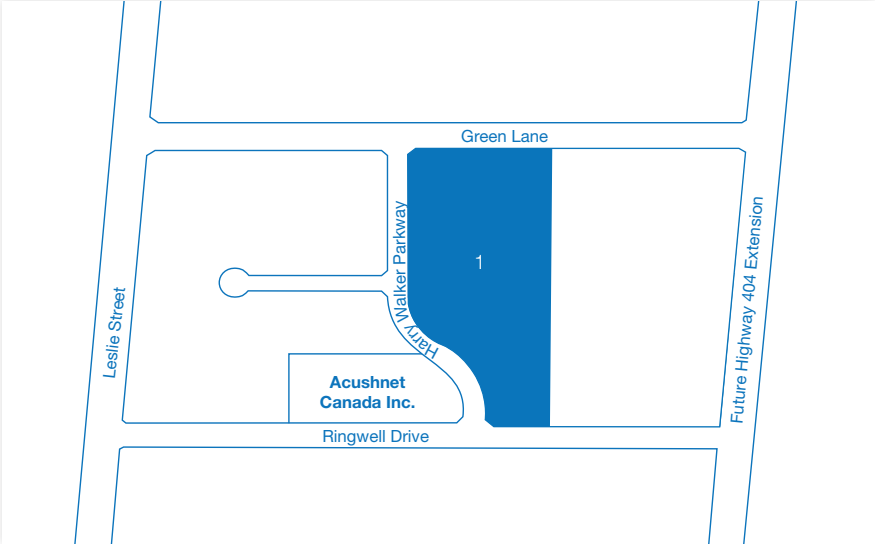

CITY PROFILE

EAST GWILLIMBURY

Regional Municipality of York

- East Gwillimbury is located only 30 minutes north of Toronto.
- Exposure to Highway 404.
- Communities to the north can be accessed by Highway 400, Highway 48 or a combination of Woodbine Avenue and Highway 404.

PROJECT PROFILE

GREEN LANE & HIGHWAY 404

Town of East Gwillimbury, Regional Municipality of York

LOCATION:

South of Green Lane, between
Leslie Street and Highway 404

ZONING:

M-1 - Industrial

LEGAL DESCRIPTION:

Part of Lot 5
Concession 3

SITE ATTRACTIONS:

- Highway 404 exposure
- Established employment area
- Green Lane reconstructed to 4 lane arterial

ACREAGE:

38.11 Acres

GREEN LANE & HIGHWAY 404

BRANTFORD INDUSTRIAL: